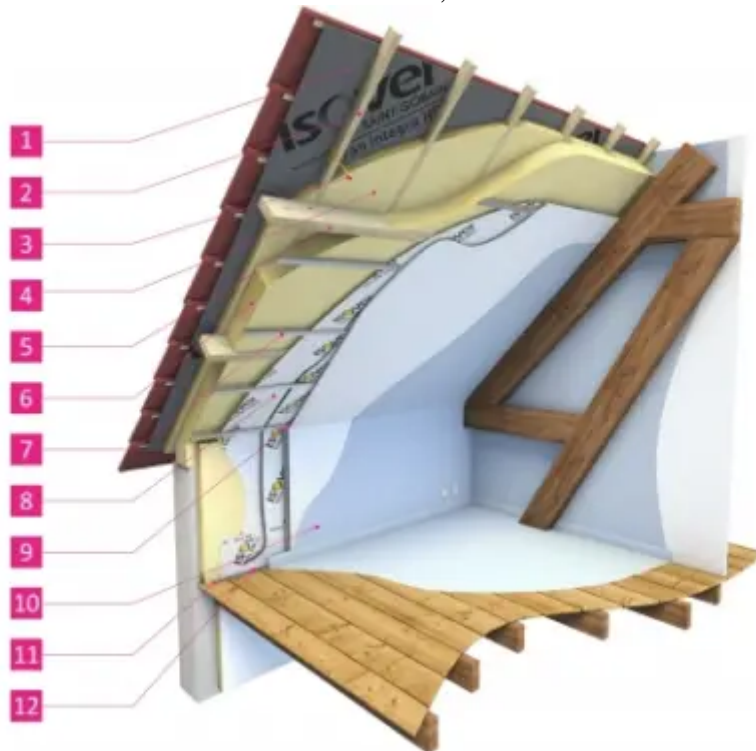

Ceiling lining

Floor

Partitions

External walls

Industry

Internal floor

Partitions walls

System Weber

Placoplatre® BA13 - EI 60 - 59dB - max 3,85m

1 / 1

Glass insulating strips are designed as thermal and acoustic insulation of pitched roofs and ceilings. Particularly energy-efficient insulation type, $\lambda_D = 0.033 \text{ W} \cdot \text{m}^{-1} \cdot \text{K}^{-1}$. Glass insulating strips are designed as thermal and acoustic insulation of pitched.

Key facts

- Pink face paper
- Brown reverse side paper
- Available in tapered and square edge
- Complies with EN 520 – Type F Thermal
- Conductivity 0.24W/mK

Marketing description

ThistlePro DuraFinish plaster is 60% more hardwearing than standard plaster providing excellent resistance to glancing impacts or accidental damage such as scratching, gouging or chipping.

Ideal for high-traffic areas including corridors, stairwells and canteens in healthcare, leisure, social housing, education or office buildings, as well as busy hallways and rooms in houses.

ThistlePro DuraFinish plaster can be used on plasterboard or undercoat plasters, or for re-plastering and repair work on previously finished walls.