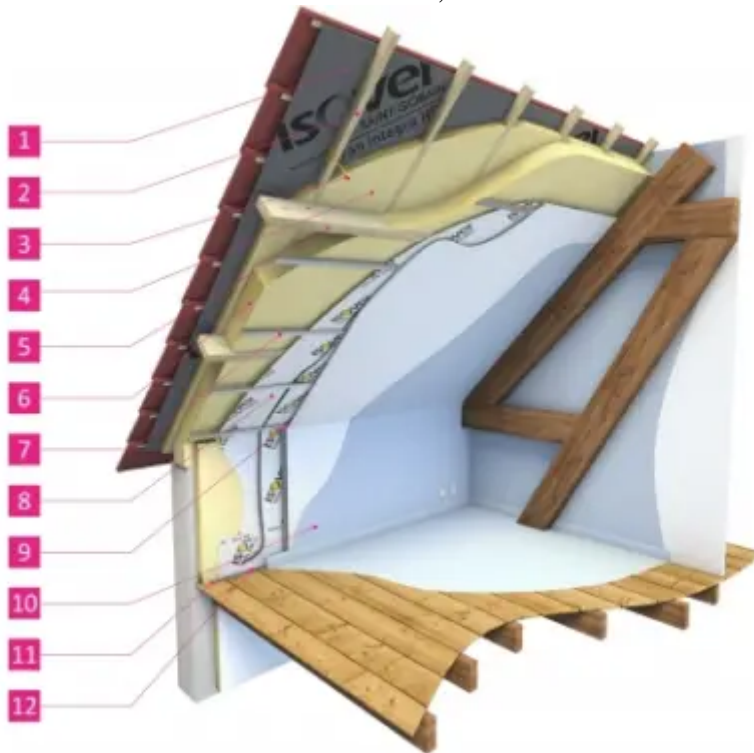

Ceiling lining

Floor

Partitions

External walls

Industry

Internal floor

Partitions walls

[System Vetrotech](#)

Placoplatre® BA13 - EI 60 - 59dB - max 3,85m

1 / 1

Glass insulating strips are designed as thermal and acoustic insulation of pitched roofs and ceilings. Particularly energy-efficient insulation type, $\lambda_D = 0.033 \text{ W} \cdot \text{m}^{-1} \cdot \text{K}^{-1}$. Glass insulating strips are designed as thermal and acoustic insulation of pitched.

Key facts

- Pink face paper
- Brown reverse side paper
- Available in tapered and square edge
- Complies with EN 520 – Type F Thermal
- Conductivity 0.24W/mK

Marketing description

ThistlePro DuraFinish plaster is 60% more hardwearing than standard plaster providing excellent resistance to glancing impacts or accidental damage such as scratching, gouging or chipping.

Ideal for high-traffic areas including corridors, stairwells and canteens in healthcare, leisure, social housing, education or office buildings, as well as busy hallways and rooms in houses.

ThistlePro DuraFinish plaster can be used on plasterboard or undercoat plasters, or for re-plastering and repair work on previously finished walls.