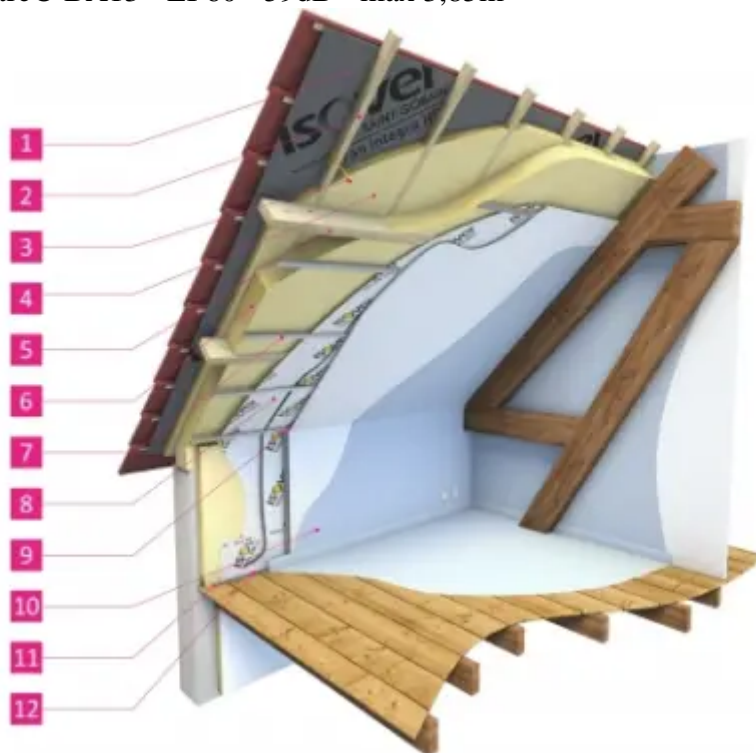

Ceiling lining

Floor

Partitions

External walls

Industry

Internal floor

Marine

Partitions walls

System Rigips

Placoplatre® BA13 - EI 60 - 59dB - max 3,85m

1 / 1

Glass insulating strips are designed as thermal and acoustic insulation of pitched roofs and ceilings. Particularly energy-efficient insulation type, $\lambda_D = 0.033 \text{ W} \cdot \text{m}^{-1} \cdot \text{K}^{-1}$. Glass insulating strips are designed as thermal and acoustic insulation of pitched.

Key facts

- Pink face paper
- Brown reverse side paper
- Available in tapered and square edge
- Complies with EN 520 – Type F Thermal
- Conductivity 0.24W/mK

Marketing description

ThistlePro DuraFinish plaster is 60% more hardwearing than standard plaster providing excellent resistance to glancing impacts or accidental damage such as scratching, gouging or chipping.

Ideal for high-traffic areas including corridors, stairwells and canteens in healthcare, leisure, social housing, education or office buildings, as well as busy hallways and rooms in houses.

ThistlePro DuraFinish plaster can be used on plasterboard or undercoat plasters, or for re-plastering and repair work on previously finished walls.