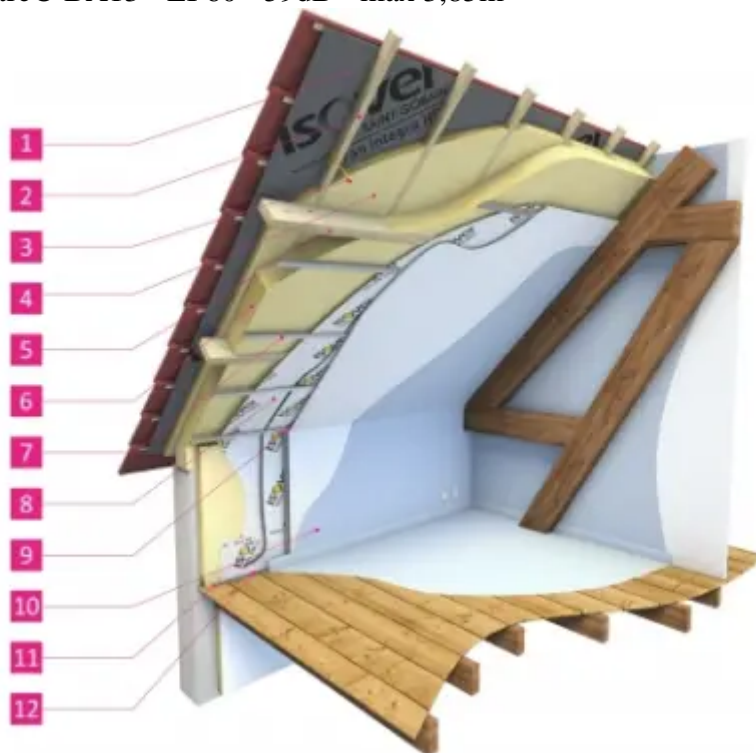

Ceiling lining

Floor

Partitions

External walls

Industry

Internal floor

Marine

Partitions walls

System GlassSolution

Placoplatre® BA13 - EI 60 - 59dB - max 3,85m

1 / 1

Glass insulating strips are designed as thermal and acoustic insulation of pitched roofs and ceilings. Particularly energy-efficient insulation type, $\lambda_D = 0.033 \text{ W} \cdot \text{m}^{-1} \cdot \text{K}^{-1}$. Glass insulating strips are designed as thermal and acoustic insulation of pitched.

Key facts

- Pink face paper
- Brown reverse side paper
- Available in tapered and square edge
- Complies with EN 520 – Type F Thermal
- Conductivity 0.24W/mK

Marketing description

ThistlePro DuraFinish plaster is 60% more hardwearing than standard plaster providing excellent resistance to glancing impacts or accidental damage such as scratching, gouging or chipping.

Ideal for high-traffic areas including corridors, stairwells and canteens in healthcare, leisure, social housing, education or office buildings, as well as busy hallways and rooms in houses.

ThistlePro DuraFinish plaster can be used on plasterboard or undercoat plasters, or for re-plastering and repair work on previously finished walls.