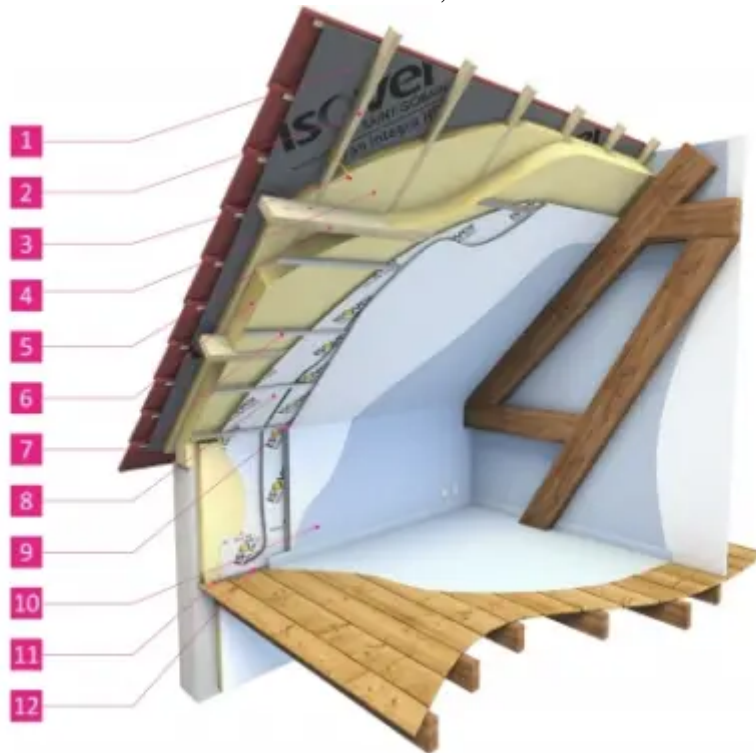

Ceiling lining

Floor

Partitions

External walls

Industry

Internal floor

Partitions walls

### [System Weber](#)

Placoplatre® BA13 - EI 60 - 59dB - max 3,85m

1 / 1

Glass insulating strips are designed as thermal and acoustic insulation of pitched roofs and ceilings. Particularly energy-efficient insulation type,  $\lambda_D = 0.033 \text{ W} \cdot \text{m}^{-1} \cdot \text{K}^{-1}$ . Glass insulating strips are designed as thermal and acoustic insulation of pitched.

## Key facts

- Pink face paper
- Brown reverse side paper
- Available in tapered and square edge
- Complies with EN 520 – Type F Thermal
- Conductivity 0.24W/mK

Ideal for high-traffic areas including corridors, stairwells and canteens in healthcare, leisure, social housing, education or office buildings, as well as busy hallways and rooms in houses.

ThistlePro DuraFinish plaster can be used on plasterboard or undercoat plasters, or for re-plastering and repair work on previously finished walls.