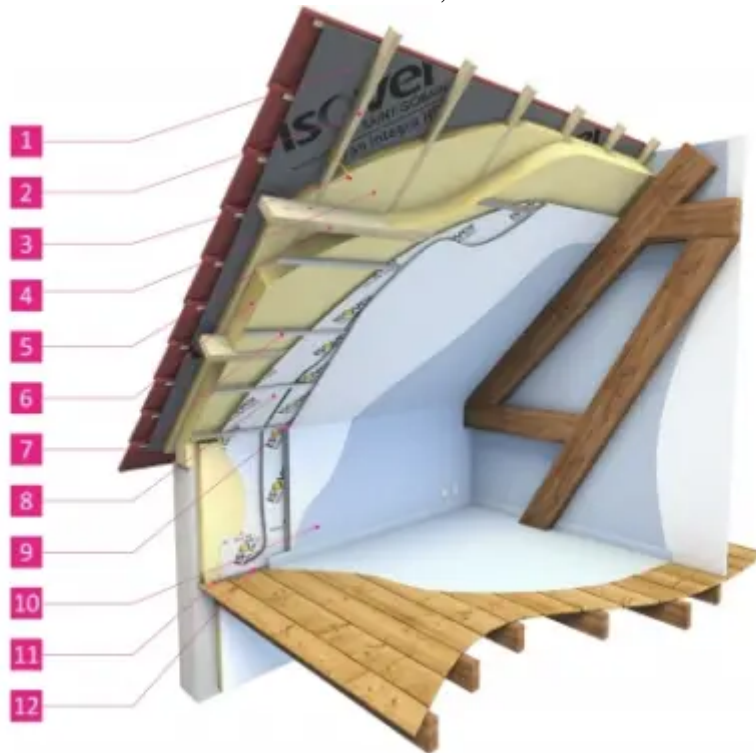

Ceiling lining

Floor

Partitions

External walls

Industry

Internal floor

Partitions walls

### System Vetrotech

Placoplatre® BA13 - EI 60 - 59dB - max 3,85m

1 / 1

Glass insulating strips are designed as thermal and acoustic insulation of pitched roofs and ceilings. Particularly energy-efficient insulation type,  $\lambda_D = 0.033 \text{ W} \cdot \text{m}^{-1} \cdot \text{K}^{-1}$ . Glass insulating strips are designed as thermal and acoustic insulation of pitched.

## Key facts

- Pink face paper
- Brown reverse side paper
- Available in tapered and square edge
- Complies with EN 520 – Type F Thermal
- Conductivity 0.24W/mK

Ideal for high-traffic areas including corridors, stairwells and canteens in healthcare, leisure, social housing, education or office buildings, as well as busy hallways and rooms in houses.

ThistlePro DuraFinish plaster can be used on plasterboard or undercoat plasters, or for re-plastering and repair work on previously finished walls.