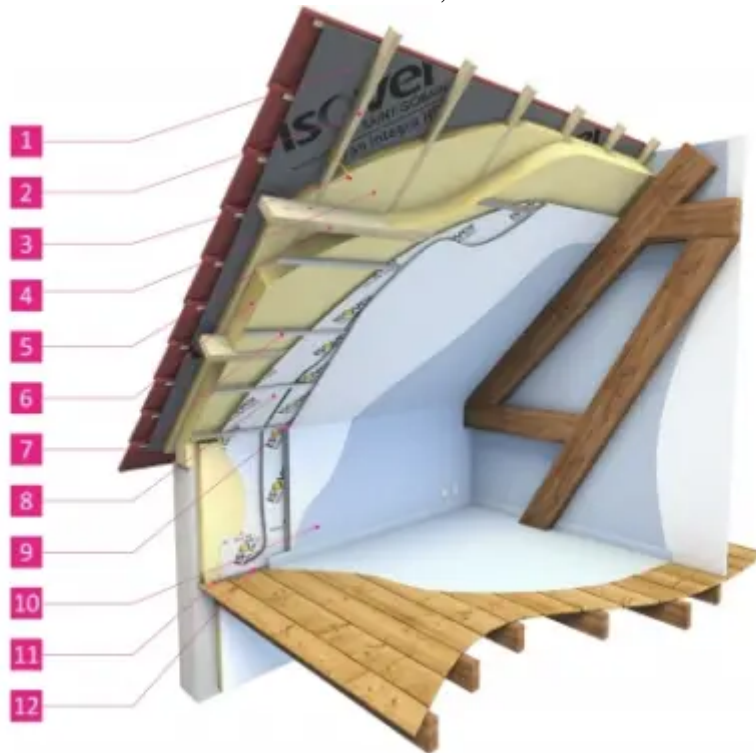

Ceiling lining

Floor

Partitions

External walls

Industry

Internal floor

Partitions walls

[System Swisspacer](#)

Placoplatre® BA13 - EI 60 - 59dB - max 3,85m

1 / 1

Glass insulating strips are designed as thermal and acoustic insulation of pitched roofs and ceilings. Particularly energy-efficient insulation type, $\lambda_D = 0.033 \text{ W} \cdot \text{m}^{-1} \cdot \text{K}^{-1}$. Glass insulating strips are designed as thermal and acoustic insulation of pitched.

Key facts

- Pink face paper
- Brown reverse side paper
- Available in tapered and square edge
- Complies with EN 520 – Type F Thermal
- Conductivity 0.24W/mK

Marketing description

ThistlePro DuraFinish plaster is 60% more hardwearing than standard plaster providing excellent resistance to glancing impacts or accidental damage such as scratching, gouging or chipping.

Ideal for high-traffic areas including corridors, stairwells and canteens in healthcare, leisure, social housing, education or office buildings, as well as busy hallways and rooms in houses.

ThistlePro DuraFinish plaster can be used on plasterboard or undercoat plasters, or for re-plastering and repair work on previously finished walls.