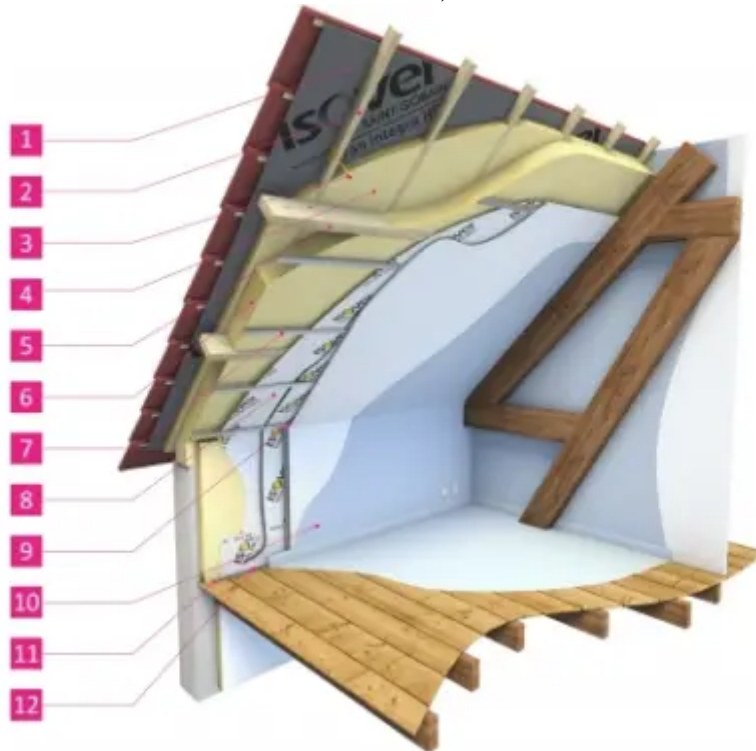

Ceiling lining

Floor

Partitions

External walls

Industry

Partitions walls

System Sanitas Troesch

Placoplatre® BA13 - EI 60 - 59dB - max 3,85m

1 / 1

Glass insulating strips are designed as thermal and acoustic insulation of pitched roofs and ceilings. Particularly energy-efficient insulation type, $\lambda_D = 0.033 \text{ W} \cdot \text{m}^{-1} \cdot \text{K}^{-1}$. Glass insulating strips are designed as thermal and acoustic insulation of pitched.

Key facts

- Pink face paper
- Brown reverse side paper
- Available in tapered and square edge

- Complies with EN 520 – Type F Thermal
- Conductivity 0.24W/mK

Marketing description

ThistlePro DuraFinish plaster is 60% more hardwearing than standard plaster providing excellent resistance to glancing impacts or accidental damage such as scratching, gouging or chipping.

Ideal for high-traffic areas including corridors, stairwells and canteens in healthcare, leisure, social housing, education or office buildings, as well as busy hallways and rooms in houses.

ThistlePro DuraFinish plaster can be used on plasterboard or undercoat plasters, or for re-plastering and repair work on previously finished walls.