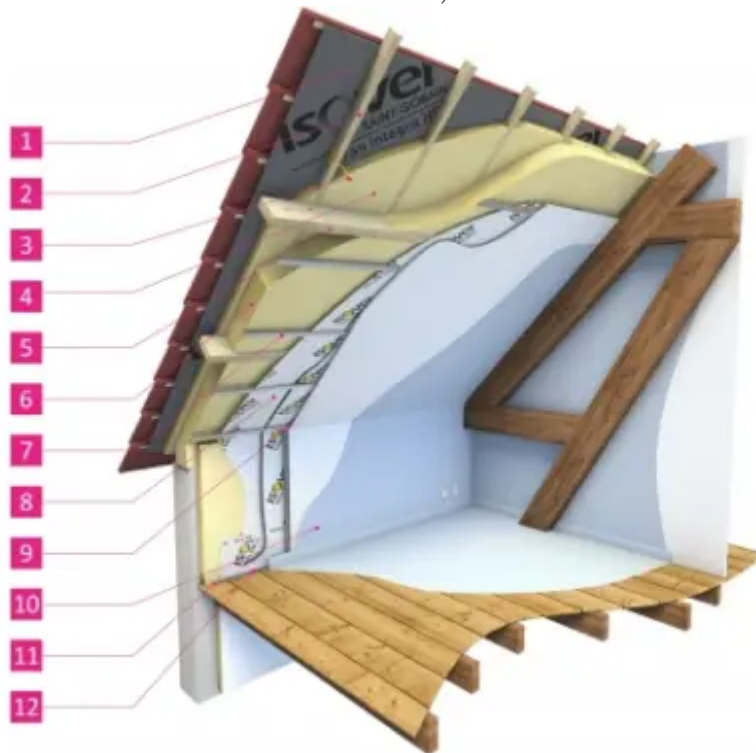

Ceiling lining

Floor

Partitions

External walls

Industry

Internal floor

Marine

Partitions walls

### System Rigips

Placoplatre® BA13 - EI 60 - 59dB - max 3,85m

1 / 1

Glass insulating strips are designed as thermal and acoustic insulation of pitched roofs and ceilings. Particularly energy-efficient insulation type,  $\lambda_D = 0.033 \text{ W} \cdot \text{m}^{-1} \cdot \text{K}^{-1}$ . Glass insulating strips are designed as thermal and acoustic insulation of pitched.

## Key facts

- Pink face paper
- Brown reverse side paper
- Available in tapered and square edge
- Complies with EN 520 – Type F Thermal
- Conductivity 0.24W/mK

Ideal for high-traffic areas including corridors, stairwells and canteens in healthcare, leisure, social housing, education or office buildings, as well as busy hallways and rooms in houses.

ThistlePro DuraFinish plaster can be used on plasterboard or undercoat plasters, or for re-plastering and repair work on previously finished walls.